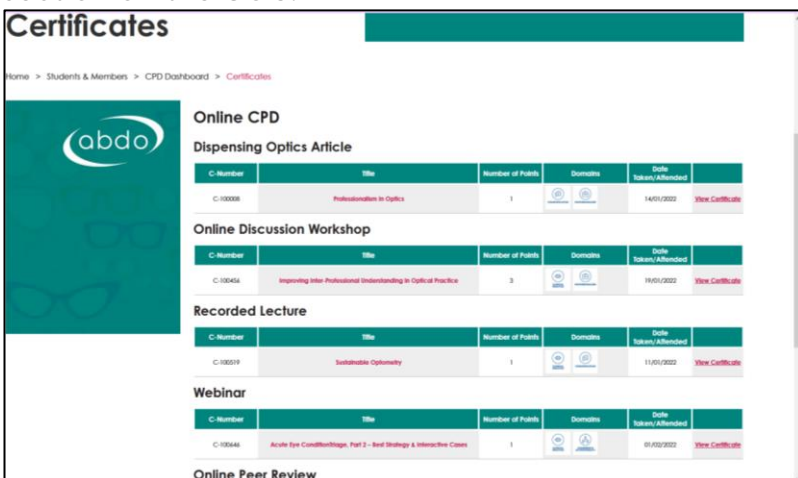

How to find my CPD Certificates

Log in as normal
Select **CPD Online**

This will open the CPD Dashboard – Click on **View Certificates** beneath the accumulative total for points attained via ABDO.

You will then see a list of all your certificates. Click on the **View Certificate** buttons to download and then save to your device. You can then use this to upload to the MyCPD section on the GOC.

****Please note if you are viewing on a smartphone or tablet style device you may need to scroll across the screen to find the next certificate available under each heading****