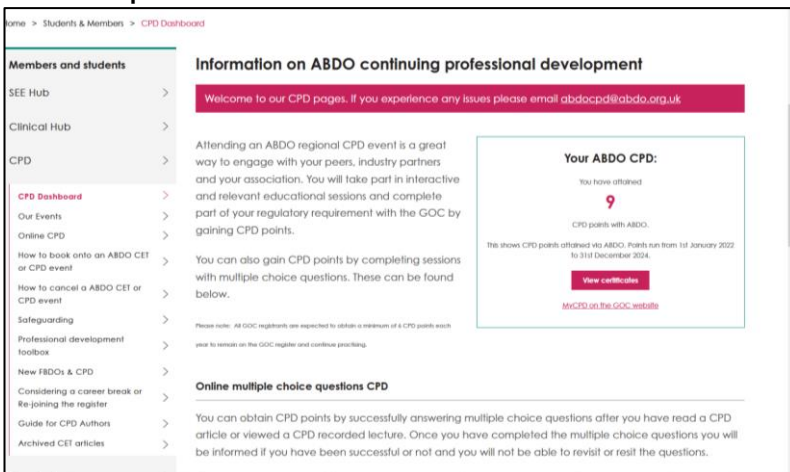

How to find my CPD Certificates

Log in as normal
Select **CPD Online**

This will open the CPD Dashboard – Click on **View Certificates** beneath the accumulative total for points attained via ABDO.

You will then see a list of all your certificates. Click on the **View Certificate** buttons to download and then save to your device. You can then use this to upload to the MyCPD section on the GOC.