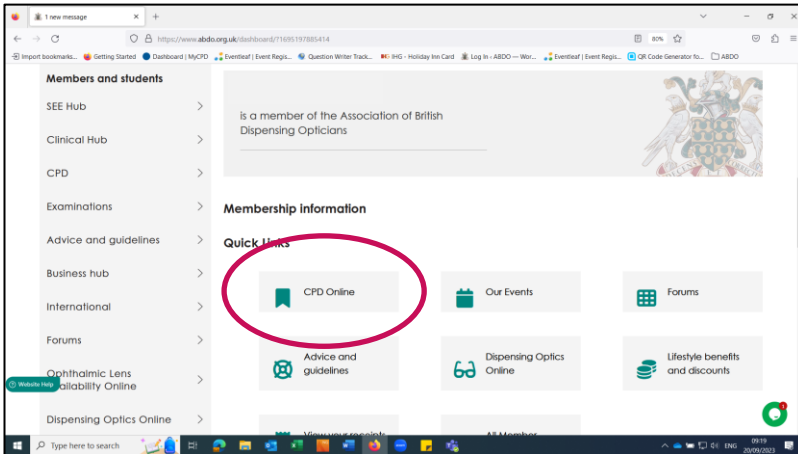

How to find my CPD Certificates

Log in as normal
Select **CPD Online**

This will open the CPD Dashboard – Click on **View Certificates** beneath the accumulative total for points attained via ABDO.

You will then see a list of all your certificates. Click on the **View Certificate** buttons to download and then save to your device. You can then use this to upload to the MyCPD section on the GOC.